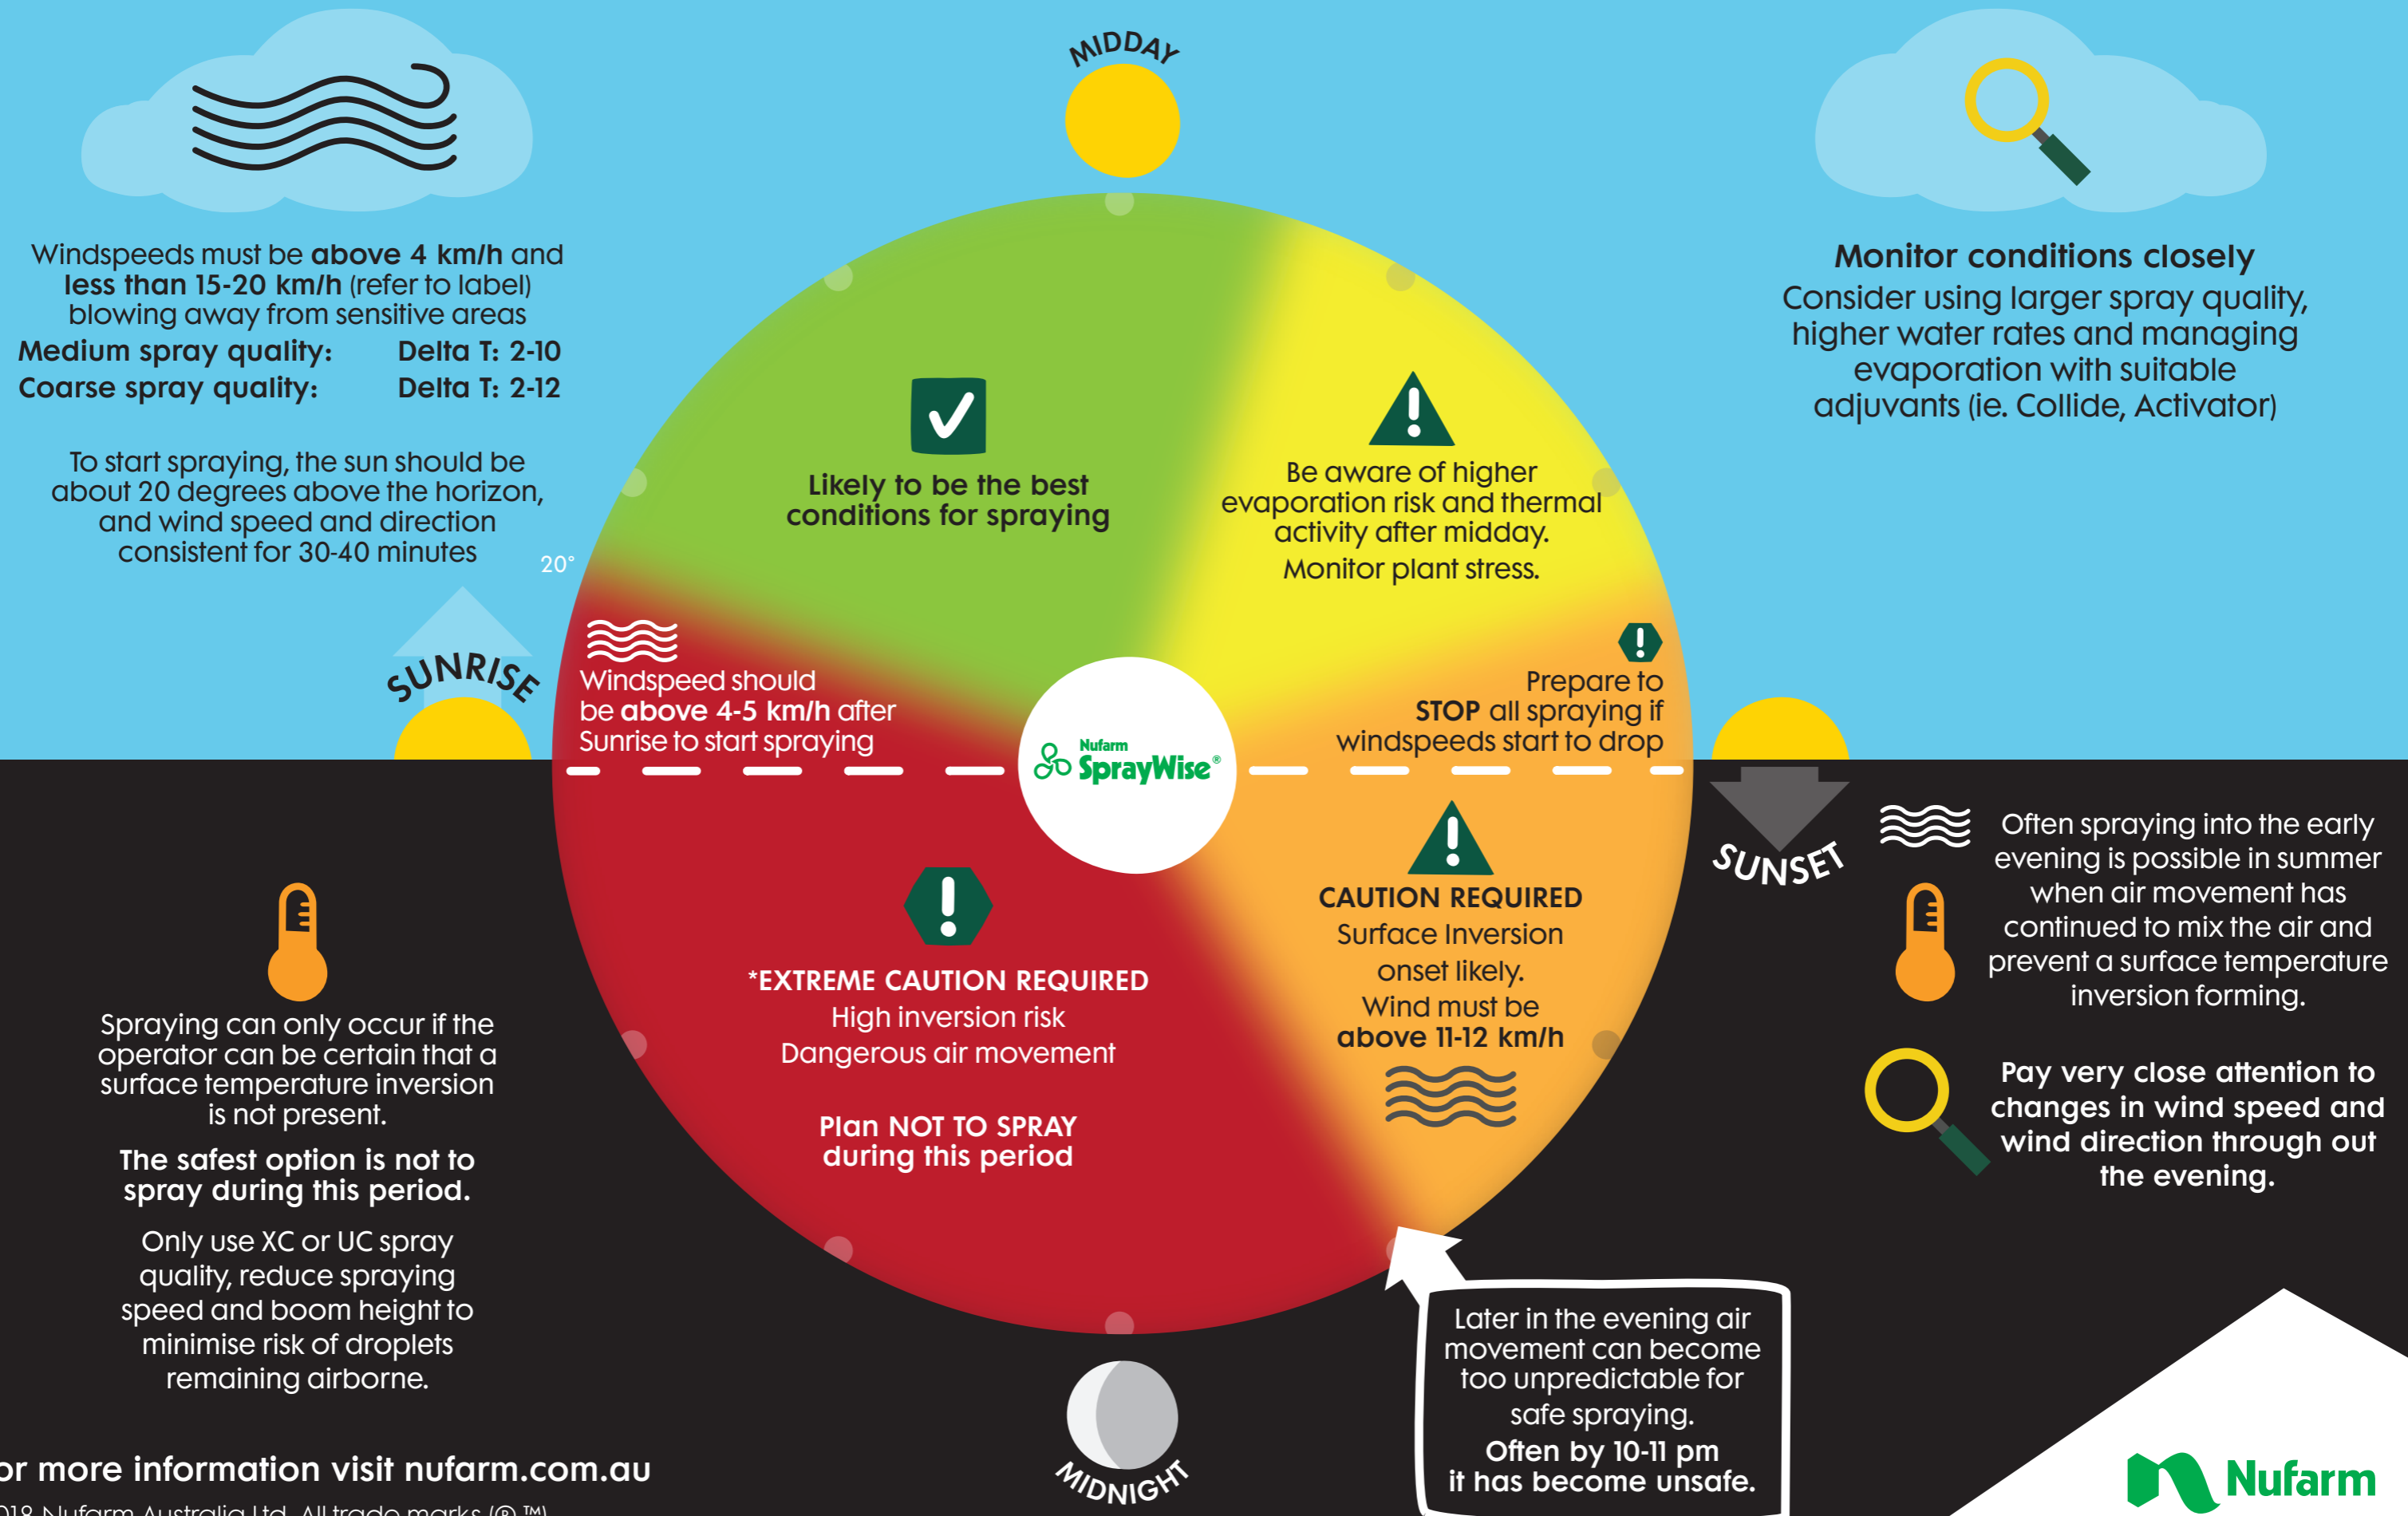

24 Hour risk profile for Summer spraying

Always follow label instructions

For more information visit nufarm.com.au

© 2018 Nufarm Australia Ltd. All trade marks (®)™ are owned by Nufarm Australia Ltd or used under license